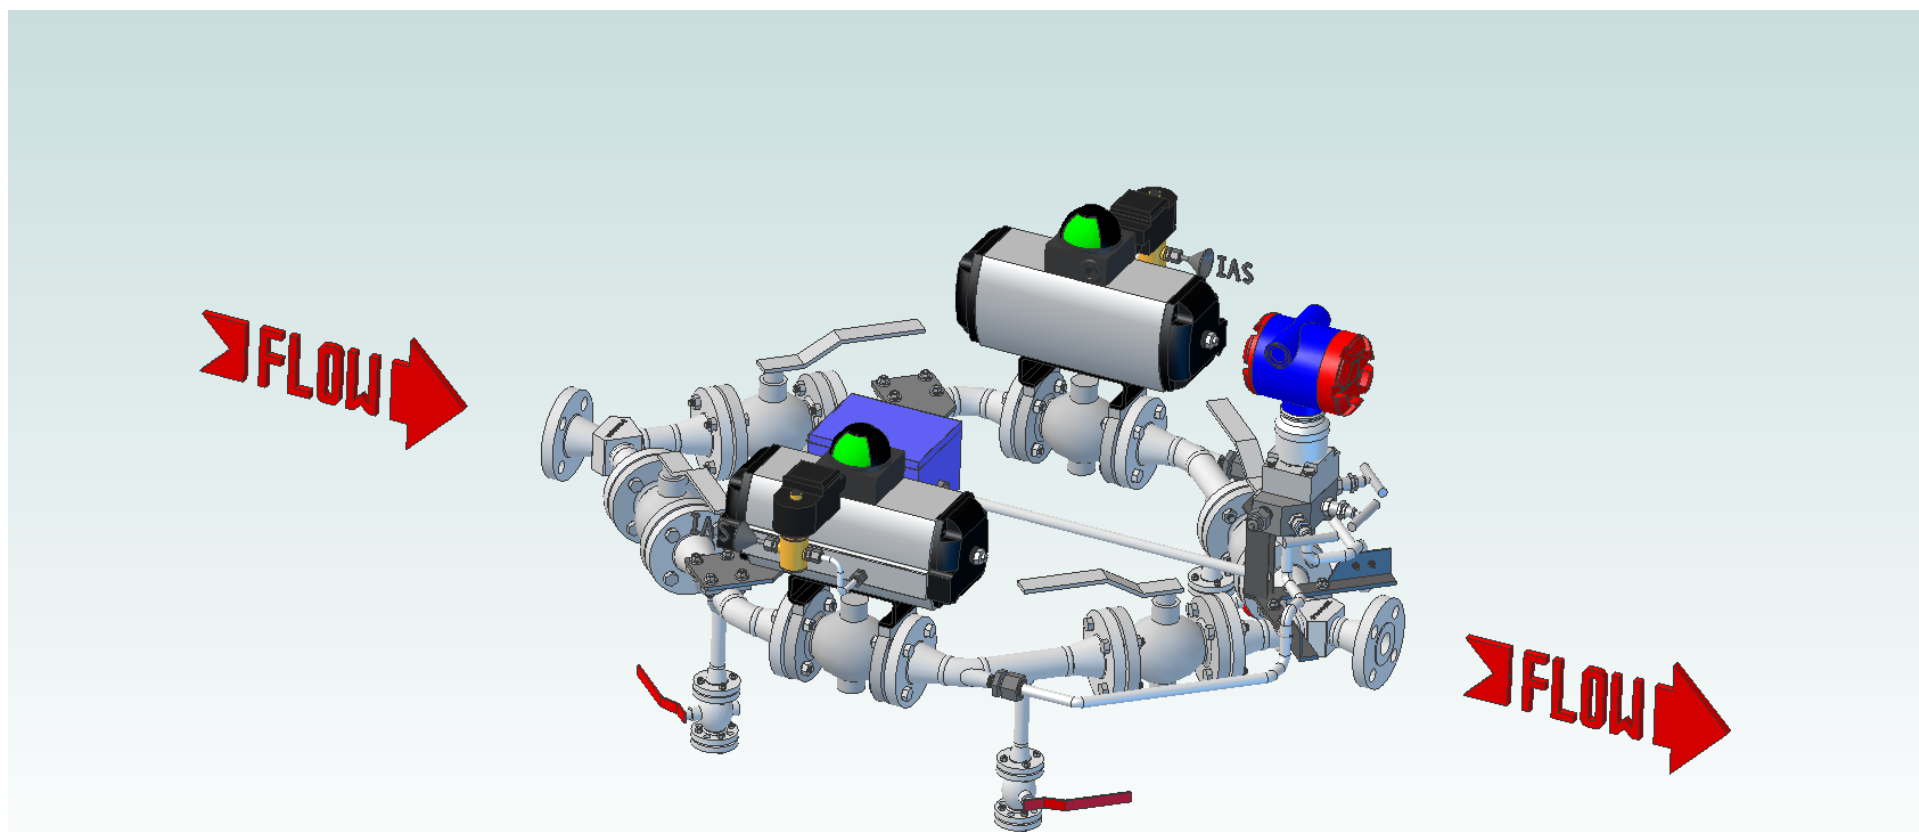

SafetySIL-3, SIL Capable Block Valve System

Fault-Tolerant, On-line Full-Stroke Testing Emergency Shutdown Block Valve